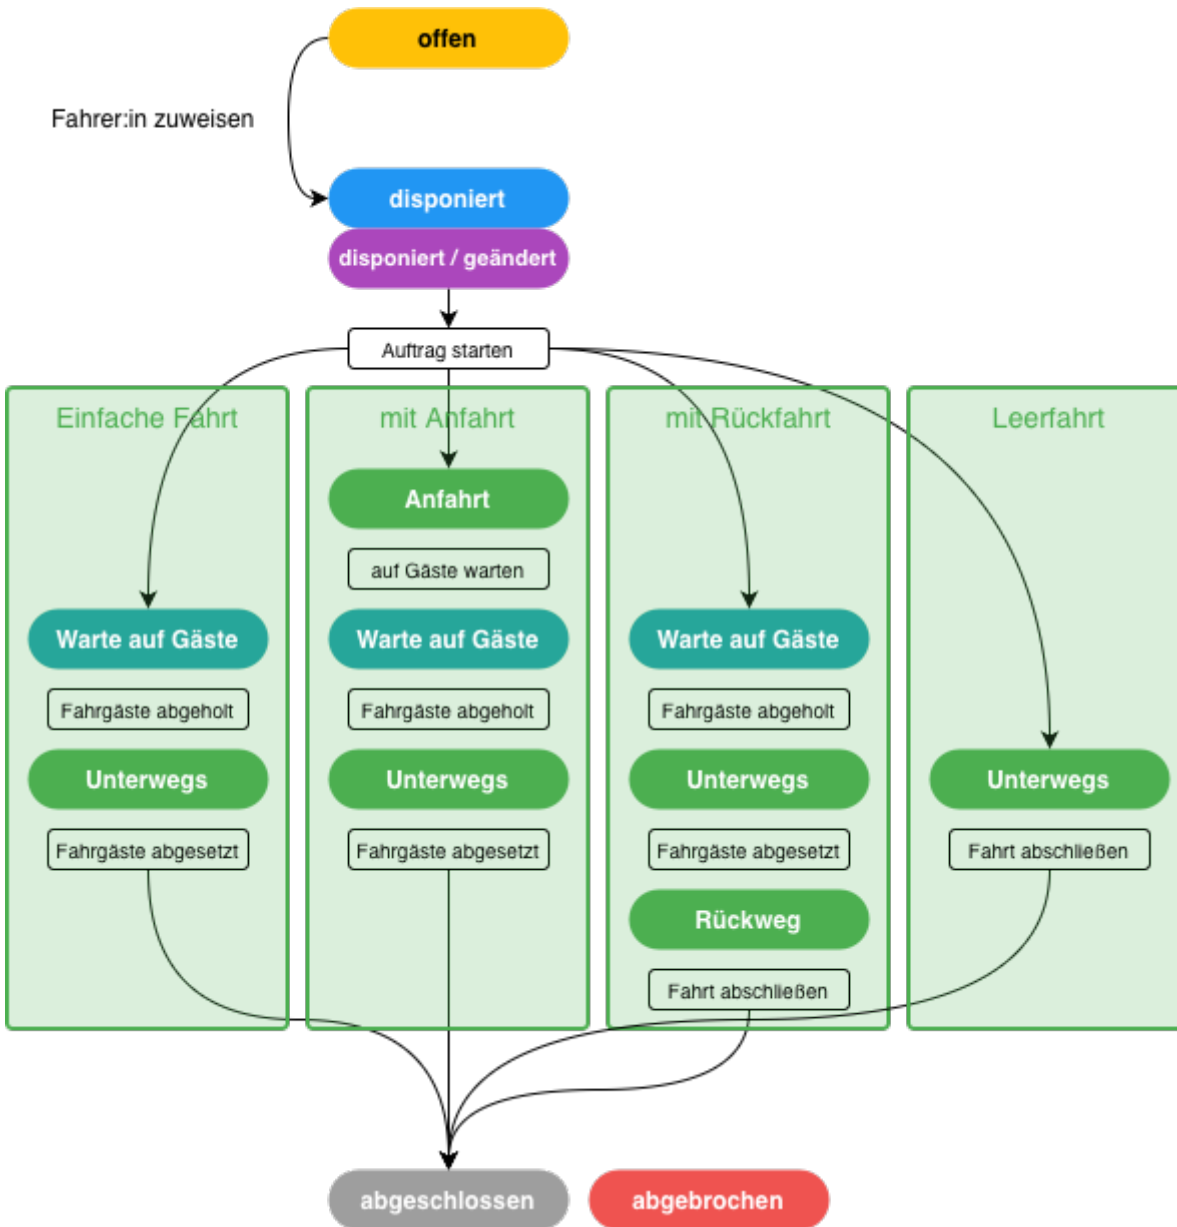

Fahrt-Status

Revision #1

Created 2026-05-16 09:22:11 UTC by Eric

Updated 2026-05-16 10:11:47 UTC by Eric